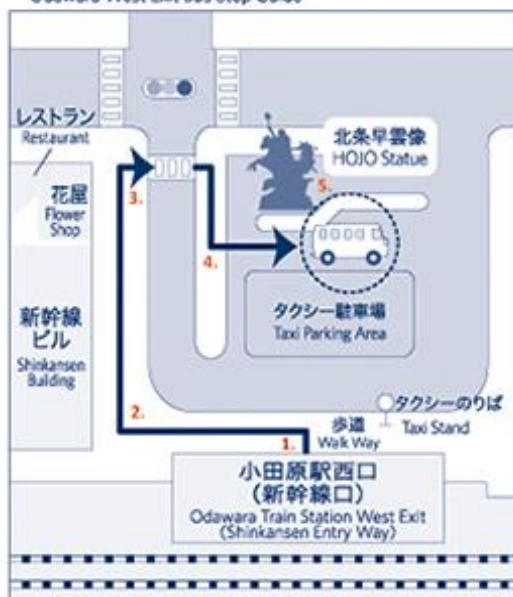

小田原駅⇄ホテル間送迎バス 発着所のご案内 Hotel Shuttle Bus Arrival / Departure Area

■小田原駅・西口（新幹線口）略図 Odawara West Exit Bus Stop Guide

*法定定員に達した場合、お手数ですが、JR東海道本線にて榎川駅（小田原駅より2駅）までお越しいただき、シャトルバスをご利用ください。

*If a shuttle bus is filled to capacity at Odawara Station, please kindly reach to Nebukawa Station and take a shuttle bus there.